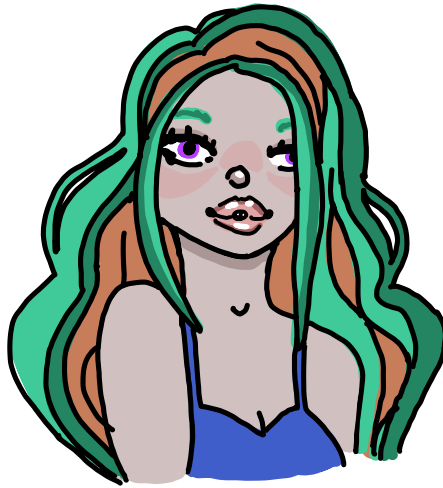

Settings... Search 'Color Filters'.... Turn on... Grayscale...

Then Draw!!

Loki she looks
like a mermaid...

a dying
mermaid